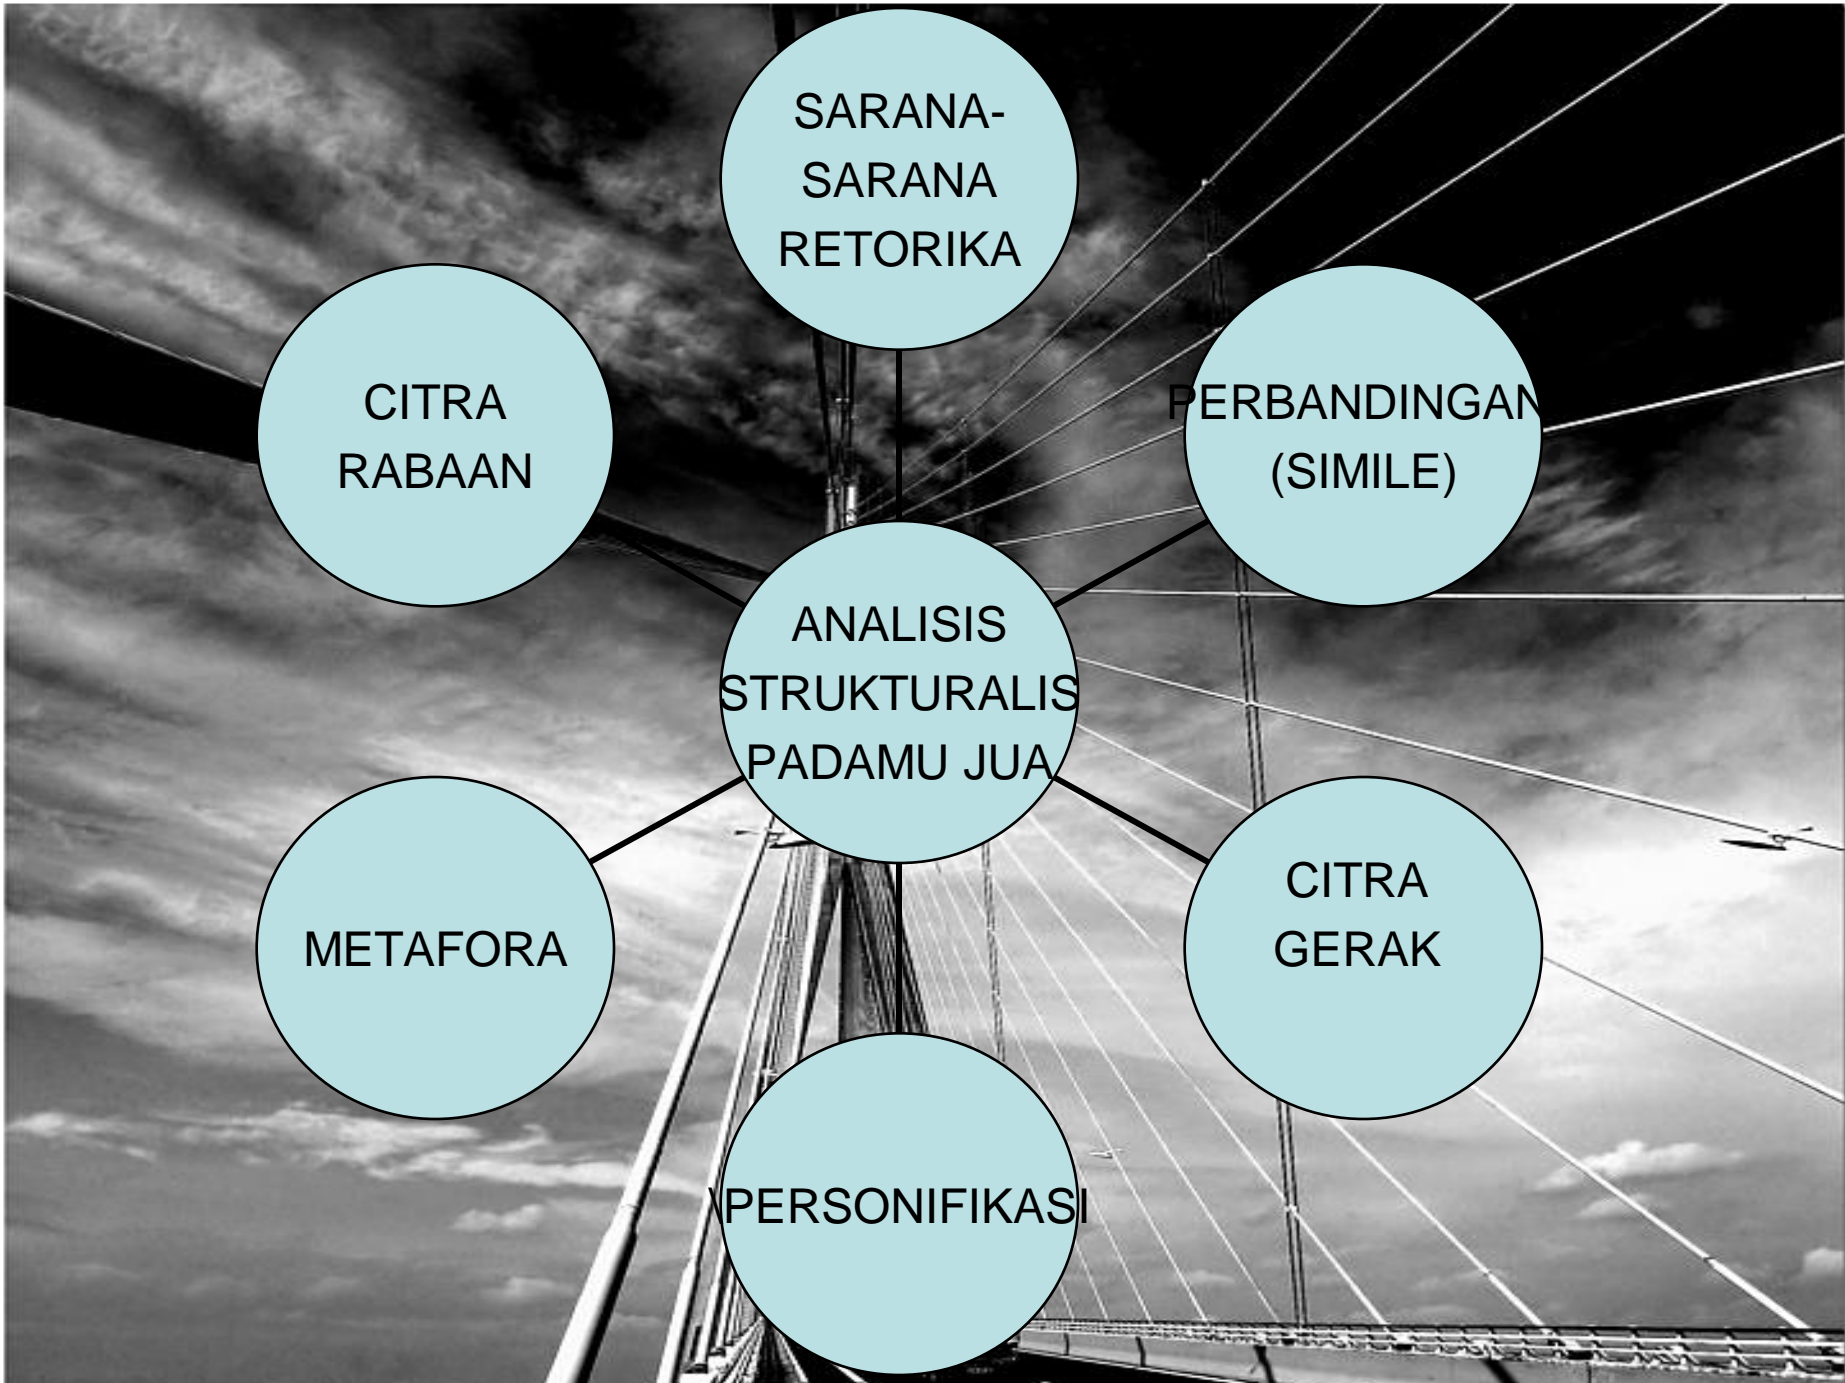

SARANA-
SARANA
RETORIKA

CITRA
RABAAN

PERBANDINGAN
(SIMILE)

ANALISIS
STRUKTURALIS
PADAMU JUA

METAFORA

CITRA
GERAK

PERSONIFIKASI