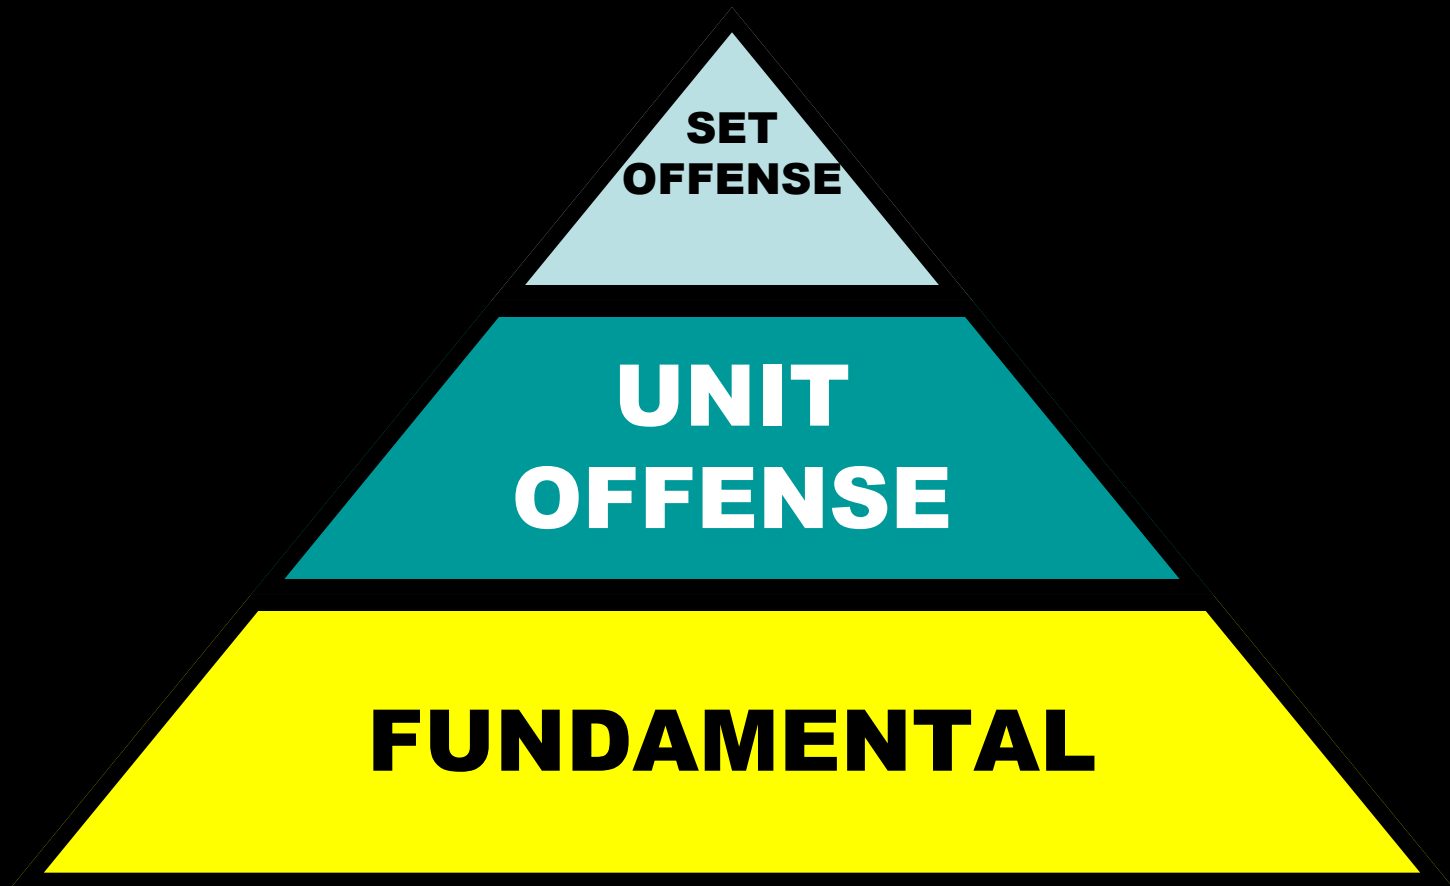

UNIT OFFENSE

**SET
OFFENSE**

**UNIT
OFFENSE**

FUNDAMENTAL

ON THE BALL SCREENS

- 1. Pick & Roll***
- 2. Pop Out***

OFF THE BALL SCREENS

- 1. Down Screen**
- 2. Back Screen**
- 3. Cross Screen**
- 4. Curl**
- 5. Double Screen**
- 6. Multiple Screen**
- 7. Screen to Screener**

Back Screen

Down Screen

Double Screen

Multiple Screen

Screen to screener