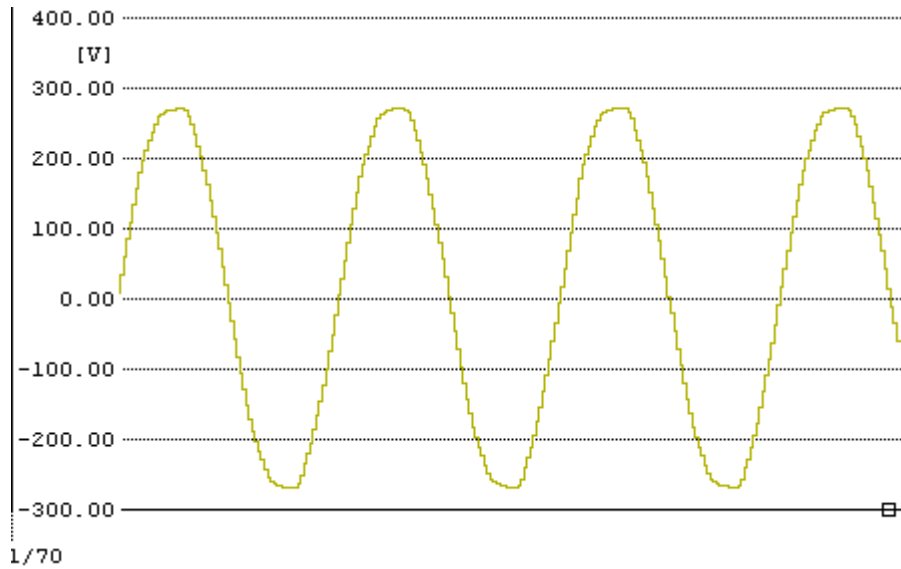

BEBAN LAMPU PIJAR 200 WATT/220 VOLT

Record 1.

TEST JAM 2.11 PM 9/11/09

1. CURRENT & VOLTAGE WAVE

1/70