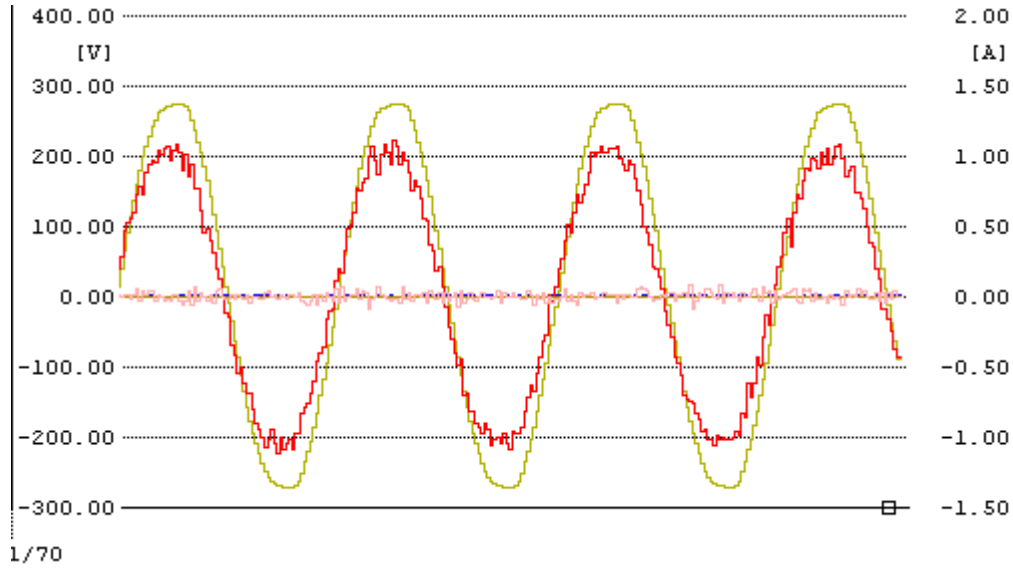

BEBAN LAMPU PIJAR 200 WATT/220 VOLT

Record 1.

TEST JAM 2.11 PM 9/11/09

1. CURRENT & VOLTAGE WAVE

1/70