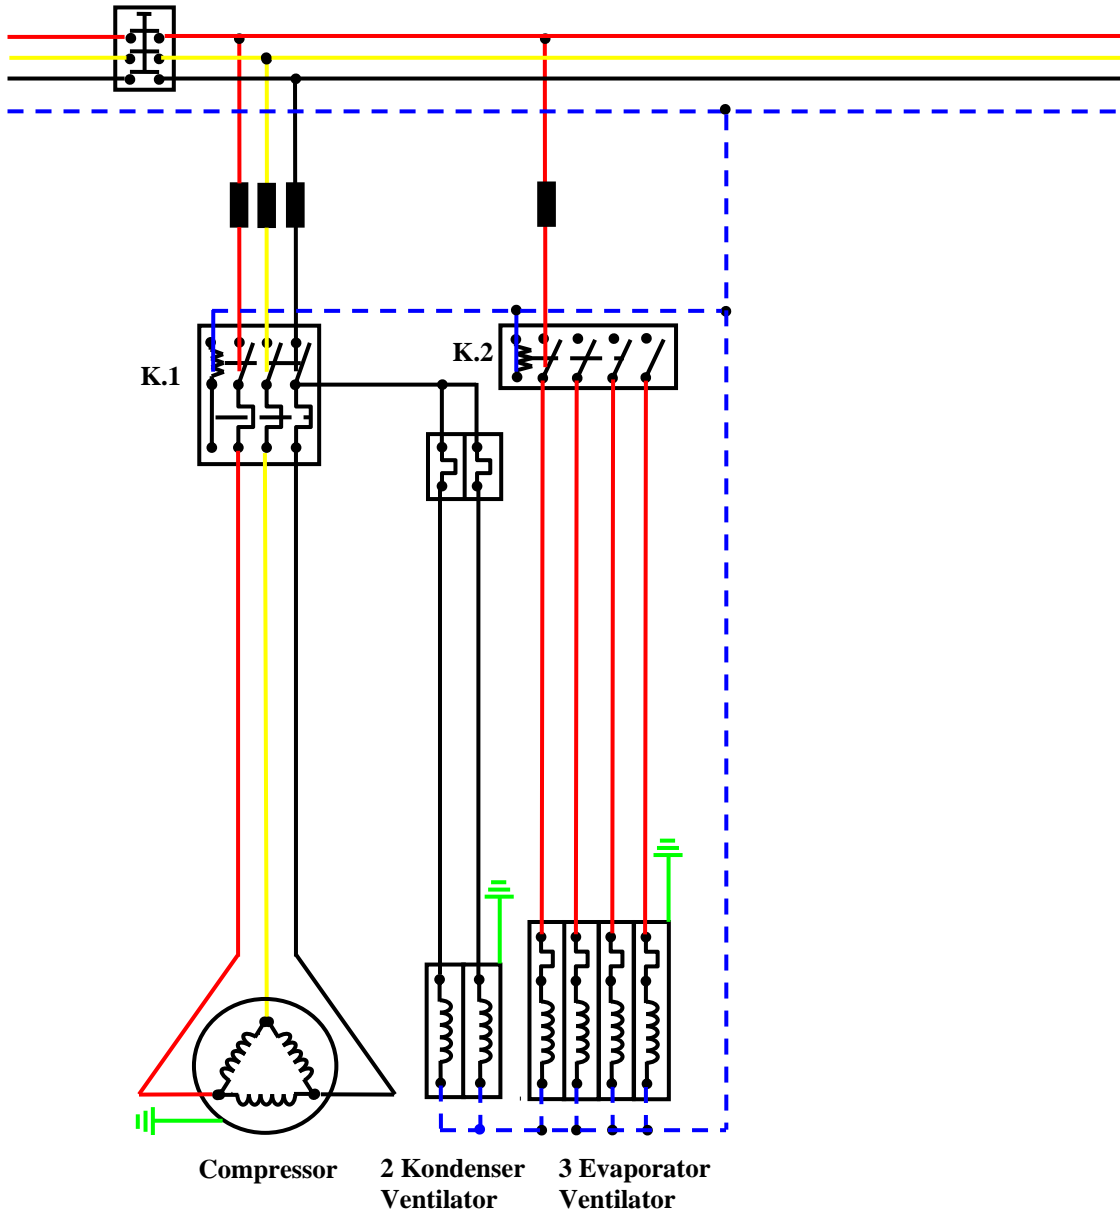

**RANGKAIAN SYSTEM SIMPLE AC
SYSTEM WITH PUMP DOWN
CONTROL**

Digambar		
Diperiksa		
Visa		
Dilihat		

RTU JPTM FPTK UPI

Job No. 2

RANGKAIAN UTAMA SIMPLE AC SYSTEM WITH PUMP DOWN CONTROL

Digambar

Diperiksa

Visa

Dilihat

RTU JPTM FPTK UPI

Job No.2a

**RANGKAIAN KONTROL SIMPLE AC
SYSTEM WITH PUMP DOWN
CONTROL**

Digambar		
Diperiksa		
Visa		
Dilihat		

RTU JPTM FPTK UPI

Job. No.2b