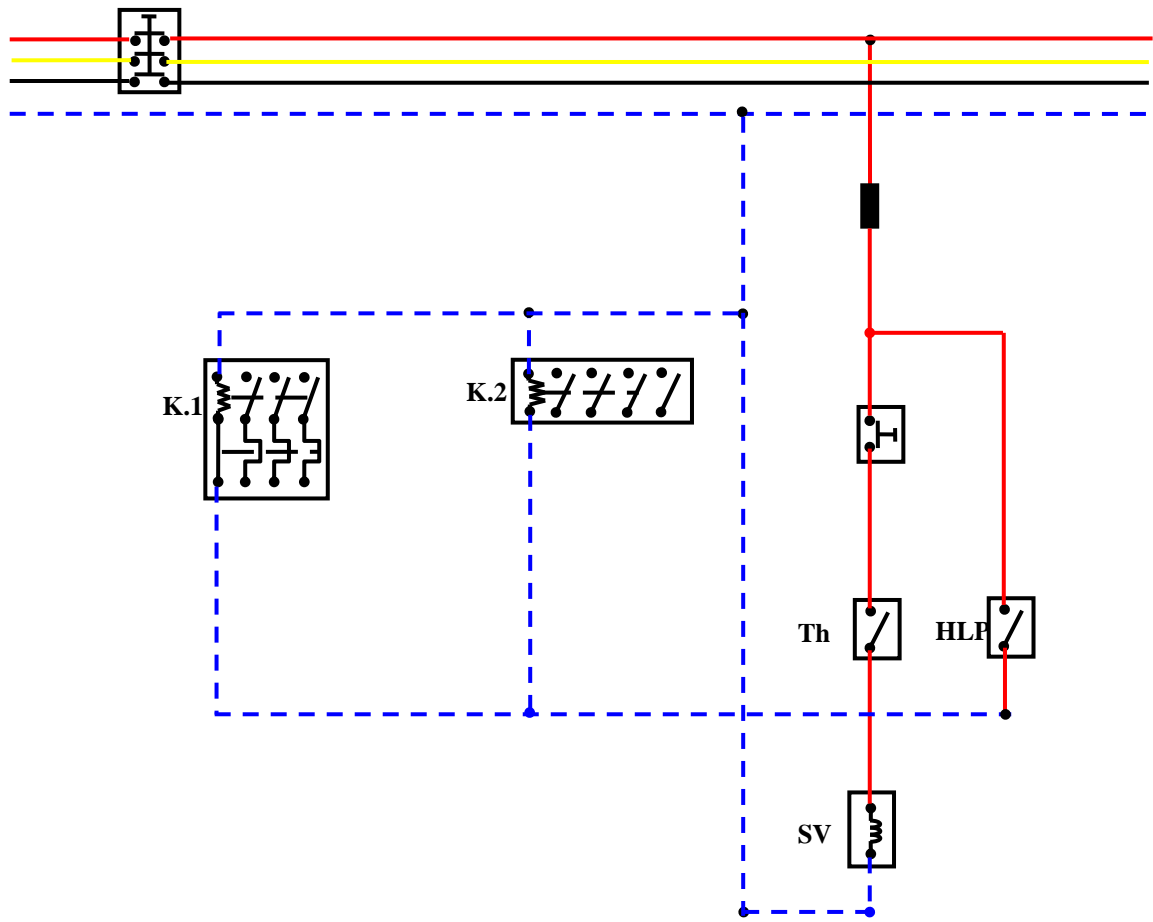

**RANGKAIAN SYSTEM SIMPLE AC
SYSTEM WITH PUMP DOWN
CONTROL**

Digambar		
Diperiksa		
Visa		
Dilihat		

RTU JPTM FPTK UPI

Job No. 2

RANGKAIAN UTAMA SIMPLE AC SYSTEM WITH PUMP DOWN CONTROL

Digambar

Diperiksa

Visa

Dilihat

RTU JPTM FPTK UPI

Job No.2a

**RANGKAIAN KONTROL SIMPLE AC
SYSTEM WITH PUMP DOWN
CONTROL**

Digambar		
Diperiksa		
Visa		
Dilihat		

RTU JPTM FPTK UPI

Job. No.2b